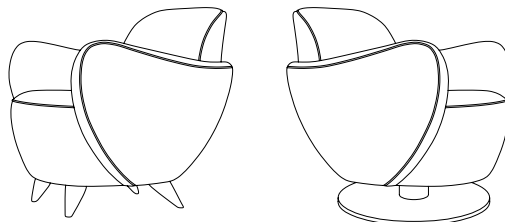

Wrap Around Barrel Chair
Model - 150 | Designed 1947

VLADIMIR
KAGAN

Legs | Maple or Walnut

Finish | Natural or Ebony

Swivel | Metal

Finish | Polished Nickel,
Satin Nickel,
Polished Brass,
Satin Brass,
Antique Brass

C.O.M | 8 yds

C.O.L | 144 sq ft

Width | 31 in 79 cm

Depth | 34 in 86 cm

Height | 31 in 79 cm

Seat Height | 17 in 43 cm

Seat Depth | 21 in 53 cm

Arm Height | 25 in 64 cm

Shown In Great Plains Fabric
Sitting Pretty; Swan 1122/01
with Walnut Ebony Legs (REVERSE)
with Polished Brass Swivel (ABOVE)